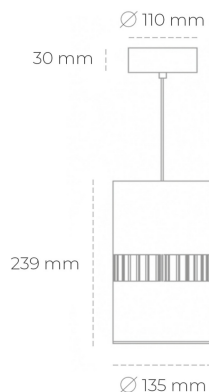

DOWNLIGHT BARREL 827 31W 36° BLACK | ON/OFF

LED	COB
Light colour	2700 [K] |
CRI	80
Led chip flux	4311 [lm]
Luminous flux	3448 [lm]
System power	31 [W]
Luminaire Efficiency	111 [lm/W]
Beam angle	36°
Controller	ON/OFF
MacAdam	3 SDCM

Downlight LED

Suspended LED downlight . Aluminium housing. Available in white and black. Any RAL palette colour available on enquiry. Glass cover included. Reflector beam available: 36°. Maximum power is 37W.

LUMINAIRE

Weight	2 [kg]
Protection rating IP , IK , class	IP 20, IK 3,
Luminaire colour	BLACK
Cover	Glass
Operating voltage	220-240V 50-60Hz

Note: All data are typical values. Tolerance of measurements +/-10% System features may change with product improvements due to technical advances.

OPTIONS

RAL colours on inquiry, honeycomb louver on inquiry , Casambi on inquiry, DALI on inquiry, Phase-cut dimming on inquiry.

Generated: 26.06.2024

+48 32 388 80 00

www.cora.pl
cora@cora.pl

Street: Ignatza Hakuby 18
41-914 Bytom, Polska