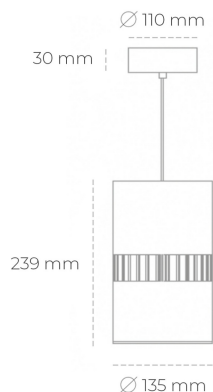

DOWNLIGHT BARREL 827 23W 36° BLACK | ON/OFF

LED	COB
Light colour	2700 [K] |
CRI	80
Led chip flux	3233 [lm]
Luminous flux	2586 [lm]
System power	23 [W]
Luminaire Efficiency	112 [lm/W]
Beam angle	36°
Controller	ON/OFF
MacAdam	3 SDCM

Downlight LED

Suspended LED downlight . Aluminium housing. Available in white and black. Any RAL palette colour available on enquiry. Glass cover included. Reflector beam available: 36°. Maximum power is 37W.

LUMINAIRE

Weight	2 [kg]
Protection rating IP , IK , class	IP 20, IK 3,
Luminaire colour	BLACK
Cover	Glass
Operating voltage	220-240V 50-60Hz

Note: All data are typical values. Tolerance of measurements +/-10% System features may change with product improvements due to technical advances.

OPTIONS

RAL colours on inquiry, honeycomb louver on inquiry , Casambi on inquiry, DALI on inquiry, Phase-cut dimming on inquiry.

Generated: 14.08.2024

+48 32 388 80 00

www.cora.pl
cora@cora.pl

Street: Ignatza Hakuby 18
41-914 Bytom, Polska