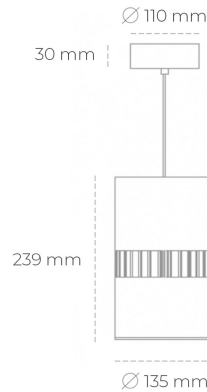

DOWNLIGHT BARREL 940 14W 36° BLACK PREMIUM WHITE ON/OFF

Article number: N218-K0002-PW940-HA-###-ZA01_350-##-###

LED	COB
Light colour	4000 [K] PREMIUM WHITE
CRI	90
Led chip flux	1887 [lm]
Luminous flux	1509 [lm]
System power	14 [W]
Luminaire Efficiency	108 [lm/W]
Beam angle	36°
Controller	ON/OFF
MacAdam	3 SDCM

Downlight LED

Suspended LED downlight . Aluminium housing. Available in white and black. Any RAL palette colour available on enquiry. Glass cover included. Reflector beam available: 36°. Maximum power is 37W.

LUMINAIRE

Weight	2 [kg]
Protection rating IP , IK , class	IP 20, IK 3,
Luminaire colour	BLACK
Cover	Glass
Operating voltage	220-240V 50-60Hz

Note: All data are typical values. Tolerance of measurements +/-10% System features may change with product improvements due to technical advances.