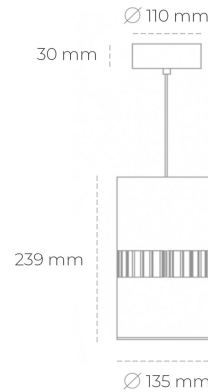

DOWNLIGHT BARREL 930 27W 36° BLACK PREMIUM COLOR ON/OFF

LED	COB
Light colour	3000 [K] PREMIUM COLOR
CRI	90
Led chip flux	2960 [lm]
Luminous flux	2368 [lm]
System power	27 [W]
Luminaire Efficiency	88 [lm/W]
Beam angle	36°
Controller	ON/OFF
MacAdam	3 SDCM

Downlight LED

Suspended LED downlight . Aluminium housing. Available in white and black. Any RAL palette colour available on enquiry. Glass cover included. Reflector beam available: 36°. Maximum power is 37W.

LUMINAIRE

Weight	2 [kg]
Protection rating IP , IK , class	IP 20, IK 3,
Luminaire colour	BLACK
Cover	Glass
Operating voltage	220-240V 50-60Hz

Note: All data are typical values. Tolerance of measurements +/-10% System features may change with product improvements due to technical advances.

OPTIONS

RAL colours on inquiry, honeycomb louver on inquiry , Casambi on inquiry, DALI on inquiry, Phase-cut dimming on inquiry.

Generated: 16.07.2024

+48 32 388 80 00

www.cora.pl
cora@cora.pl

Street: Ignatza Hakuby 18
41-914 Bytom, Polska