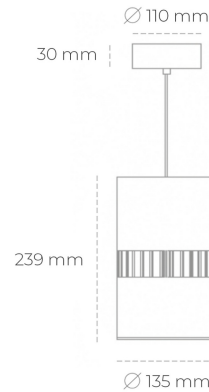

DOWNLIGHT BARREL 930 11W 36° BLACK PREMIUM COLOR ON/OFF

Article number: N218-K0002-PC930-HA-###-ZA01_250-##-###

LED	COB
Light colour	3000 [K] PREMIUM COLOR
CRI	90
Led chip flux	1145 [lm]
Luminous flux	916 [lm]
System power	11 [W]
Luminaire Efficiency	83 [lm/W]
Beam angle	36°
Controller	ON/OFF
MacAdam	3 SDCM

Downlight LED

Suspended LED downlight . Aluminium housing. Available in white and black. Any RAL palette colour available on enquiry. Glass cover included. Reflector beam available: 36°. Maximum power is 37W.

LUMINAIRE

Weight	2 [kg]
Protection rating IP , IK , class	IP 20, IK 3,
Luminaire colour	BLACK
Cover	Glass
Operating voltage	220-240V 50-60Hz

Note: All data are typical values. Tolerance of measurements +/-10% System features may change with product improvements due to technical advances.