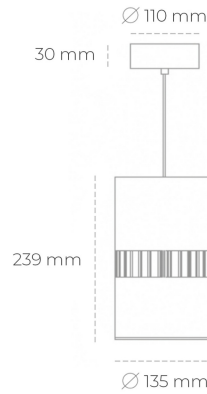

## DOWNLIGHT BARREL 930 35W 36° BLACK CRI97 ON/OFF

Article number: N218-K0002-HI930-H8-###-ZA03\_900-##-###

LED	COB
Light colour	3000 [K] CRI97
CRI	90
Led chip flux	3735 [lm]
Luminous flux	2988 [lm]
System power	35 [W]
Luminaire Efficiency	85 [lm/W]
Beam angle	36°
Controller	ON/OFF
MacAdam	3 SDCM

### Downlight LED

Suspended LED downlight . Aluminium housing. Available in white and black. Any RAL palette colour available on enquiry. Glass cover included. Reflector beam available: 36°. Maximum power is 37W.

### LUMINAIRE

Weight	2 [kg]
Protection rating IP , IK , class	IP 20, IK 3,
Luminaire colour	BLACK
Cover	Glass
Operating voltage	220-240V 50-60Hz

Note: All data are typical values. Tolerance of measurements +/-10% System features may change with product improvements due to technical advances.