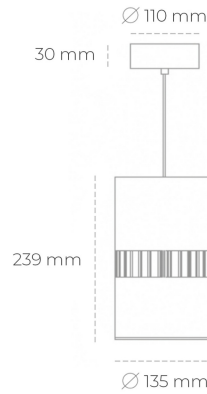

DOWNLIGHT BARREL 930 10W 36° BLACK CRI97 ON/OFF

LED	COB
Light colour	3000 [K] CRI97
CRI	90
Led chip flux	1144 [lm]
Luminous flux	915 [lm]
System power	10 [W]
Luminaire Efficiency	92 [lm/W]
Beam angle	36°
Controller	ON/OFF
MacAdam	3 SDCM

Downlight LED

Suspended LED downlight . Aluminium housing. Available in white and black. Any RAL palette colour available on enquiry. Glass cover included. Reflector beam available: 36°. Maximum power is 37W.

LUMINAIRE

Weight	2 [kg]
Protection rating IP , IK , class	IP 20, IK 3,
Luminaire colour	BLACK
Cover	Glass
Operating voltage	220-240V 50-60Hz

Note: All data are typical values. Tolerance of measurements +/-10% System features may change with product improvements due to technical advances.

OPTIONS

RAL colours on inquiry, honeycomb louver on inquiry , Casambi on inquiry, DALI on inquiry, Phase-cut dimming on inquiry.

Generated: 16.07.2024

+48 32 388 80 00

www.cora.pl
cora@cora.pl

Street: Ignatza Hakuby 18
41-914 Bytom, Polska