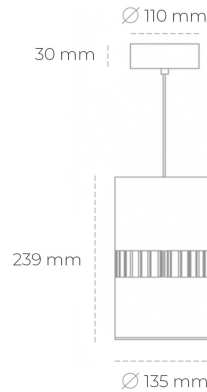

DOWNLIGHT BARREL 935 25W 36° BLACK PREMIUM WHITE ON/OFF

Article number: N218-K0002-HE935-HA-###-ZA02_650-##-###

LED	COB
Light colour	3500 [K] PREMIUM WHITE
CRI	90
Led chip flux	3777 [lm]
Luminous flux	3021 [lm]
System power	25 [W]
Luminaire Efficiency	121 [lm/W]
Beam angle	36°
Controller	ON/OFF
MacAdam	3 SDCM

Downlight LED

Suspended LED downlight . Aluminium housing. Available in white and black. Any RAL palette colour available on enquiry. Glass cover included. Reflector beam available: 36°. Maximum power is 37W.

LUMINAIRE

Weight	2 [kg]
Protection rating IP , IK , class	IP 20, IK 3,
Luminaire colour	BLACK
Cover	Glass
Operating voltage	220-240V 50-60Hz

Note: All data are typical values. Tolerance of measurements +/-10% System features may change with product improvements due to technical advances.