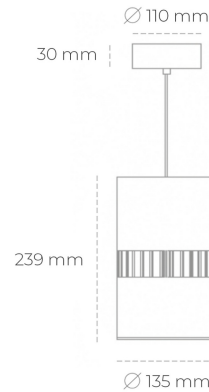

DOWNLIGHT BARREL 935 14W 36° BLACK PREMIUM WHITE ON/OFF

Article number: N218-K0002-HE935-HA-###-ZA01_350-##-###

LED	COB
Light colour	3500 [K] PREMIUM WHITE
CRI	90
Led chip flux	2131 [lm]
Luminous flux	1704 [lm]
System power	14 [W]
Luminaire Efficiency	122 [lm/W]
Beam angle	36°
Controller	ON/OFF
MacAdam	3 SDCM

Downlight LED

Suspended LED downlight . Aluminium housing. Available in white and black. Any RAL palette colour available on enquiry. Glass cover included. Reflector beam available: 36°. Maximum power is 37W.

LUMINAIRE

Weight	2 [kg]
Protection rating IP , IK , class	IP 20, IK 3,
Luminaire colour	BLACK
Cover	Glass
Operating voltage	220-240V 50-60Hz

Note: All data are typical values. Tolerance of measurements +/-10% System features may change with product improvements due to technical advances.