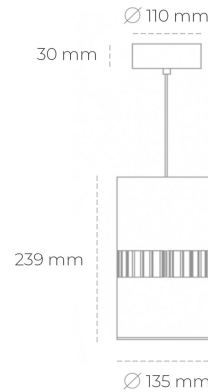

## DOWNLIGHT BARREL 930 11W 36° BLACK PREMIUM WHITE ON/OFF

Article number: N218-K0002-HE930-HA-###-ZA01\_250-##-###

|                      |                        |
|----------------------|------------------------|
| LED                  | COB                    |
| Light colour         | 3000 [K] PREMIUM WHITE |
| CRI                  | 90                     |
| Led chip flux        | 1497 [lm]              |
| Luminous flux        | 1197 [lm]              |
| System power         | 11 [W]                 |
| Luminaire Efficiency | 109 [lm/W]             |
| Beam angle           | 36°                    |
| Controller           | ON/OFF                 |
| MacAdam              | 3 SDCM                 |

### Downlight LED

Suspended LED downlight . Aluminium housing. Available in white and black. Any RAL palette colour available on enquiry. Glass cover included. Reflector beam available: 36°. Maximum power is 37W.

### LUMINAIRE

|                                   |                  |
|-----------------------------------|------------------|
| Weight                            | 2 [kg]           |
| Protection rating IP , IK , class | IP 20, IK 3,     |
| Luminaire colour                  | BLACK            |
| Cover                             | Glass            |
| Operating voltage                 | 220-240V 50-60Hz |