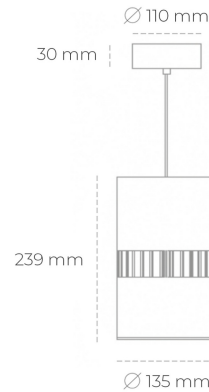

DOWNLIGHT BARREL 957 31W 36° BLACK SPECIAL ON/OFF

Article number: N218-K0002-CC957-H8-###-ZA03_800-##-###

| | |
|----------------------|------------------|
| LED | COB |
| Light colour | 5700 [K] SPECIAL |
| CRI | 90 |
| Led chip flux | 3934 [lm] |
| Luminous flux | 3147 [lm] |
| System power | 31 [W] |
| Luminaire Efficiency | 102 [lm/W] |
| Beam angle | 36° |
| Controller | ON/OFF |
| MacAdam | 3 SDCM |

Downlight LED

Suspended LED downlight . Aluminium housing. Available in white and black. Any RAL palette colour available on enquiry. Glass cover included. Reflector beam available: 36°. Maximum power is 37W.

LUMINAIRE

| | |
|-----------------------------------|------------------|
| Weight | 2 [kg] |
| Protection rating IP , IK , class | IP 20, IK 3, |
| Luminaire colour | BLACK |
| Cover | Glass |
| Operating voltage | 220-240V 50-60Hz |