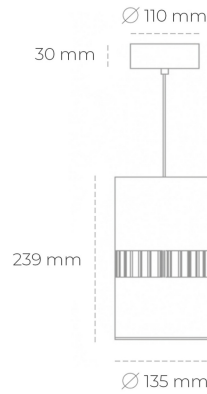

DOWNLIGHT BARREL 942 14W 36° BLACK MEAT WHITE ON/OFF

LED	COB
Light colour	4200 [K] MEAT WHITE
CRI	90
Led chip flux	1412 [lm]
Luminous flux	1129 [lm]
System power	14 [W]
Luminaire Efficiency	81 [lm/W]
Beam angle	36°
Controller	ON/OFF
MacAdam	3 SDCM

Downlight LED

Suspended LED downlight . Aluminium housing. Available in white and black. Any RAL palette colour available on enquiry. Glass cover included. Reflector beam available: 36°. Maximum power is 37W.

LUMINAIRE

Weight	2 [kg]
Protection rating IP , IK , class	IP 20, IK 3,
Luminaire colour	BLACK
Cover	Glass
Operating voltage	220-240V 50-60Hz

Note: All data are typical values. Tolerance of measurements +/-10% System features may change with product improvements due to technical advances.

OPTIONS

RAL colours on inquiry, honeycomb louver on inquiry , Casambi on inquiry, DALI on inquiry, Phase-cut dimming on inquiry.

Generated: 16.07.2024

+48 32 388 80 00

www.cora.pl
cora@cora.pl

Street: Ignatza Hakuby 18
41-914 Bytom, Polska