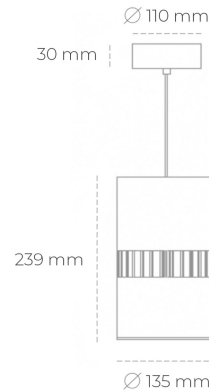

DOWNLIGHT BARREL 940 27W 36° BLACK HI EFFICIENT ON/OFF

Article number: N218-K0002-BB940-H8-###-ZA02_700-##-###

LED	COB
Light colour	4000 [K] HI EFFICIENT
CRI	90
Led chip flux	4385 [lm]
Luminous flux	3508 [lm]
System power	27 [W]
Luminaire Efficiency	130 [lm/W]
Beam angle	36°
Controller	ON/OFF
MacAdam	3 SDCM

Downlight LED

Suspended LED downlight . Aluminium housing. Available in white and black. Any RAL palette colour available on enquiry. Glass cover included. Reflector beam available: 36°. Maximum power is 37W.

LUMINAIRE

Weight	2 [kg]
Protection rating IP , IK , class	IP 20, IK 3,
Luminaire colour	BLACK
Cover	Glass
Operating voltage	220-240V 50-60Hz

Note: All data are typical values. Tolerance of measurements +/-10% System features may change with product improvements due to technical advances.