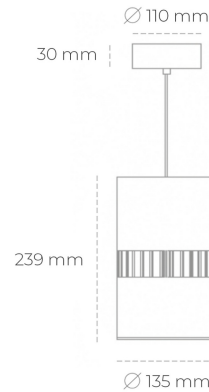

DOWNLIGHT BARREL 940 19W 36° BLACK HI EFFICIENT ON/OFF

Article number: N218-K0002-BB940-H8-###-ZA01_500-##-###

LED	COB
Light colour	4000 [K] HI EFFICIENT
CRI	90
Led chip flux	3189 [lm]
Luminous flux	2551 [lm]
System power	19 [W]
Luminaire Efficiency	134 [lm/W]
Beam angle	36°
Controller	ON/OFF
MacAdam	3 SDCM

Downlight LED

Suspended LED downlight . Aluminium housing. Available in white and black. Any RAL palette colour available on enquiry. Glass cover included. Reflector beam available: 36°. Maximum power is 37W.

LUMINAIRE

Weight	2 [kg]
Protection rating IP , IK , class	IP 20, IK 3,
Luminaire colour	BLACK
Cover	Glass
Operating voltage	220-240V 50-60Hz

Note: All data are typical values. Tolerance of measurements +/-10% System features may change with product improvements due to technical advances.