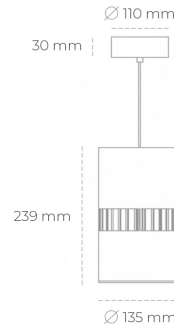

# DOWNLIGHT BARREL 940 10W 36° BLACK HI EFFICIENT ON/OFF

Article number: N218-K0002-BB940-H8-###-ZA01\_250-##-###

LED	COB
Light colour	4000 [K] HI EFFICIENT
CRI	90
Led chip flux	1625 [lm]
Luminous flux	1300 [lm]
System power	10 [W]
Luminaire Efficiency	130 [lm/W]
Beam angle	36°
Controller	ON/OFF
MacAdam	3 SDCM

### Downlight LED

Suspended LED downlight . Aluminium housing. Available in white and black. Any RAL palette colour available on enquiry. Glass cover included. Reflector beam available: 36°. Maximum power is 37W.

### LUMINAIRE

Weight	2 [kg]
Protection rating IP , IK , class	IP 20, IK 3,
Luminaire colour	BLACK
Cover	Glass
Operating voltage	220-240V 50-60Hz

Note: All data are typical values. Tolerance of measurements +/-10%  
System features may change with product improvements due to technical advances.