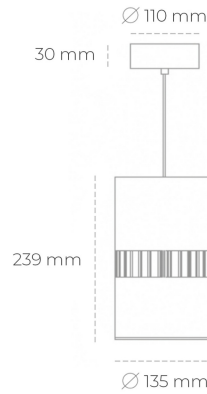

DOWNLIGHT BARREL 930 27W 36° BLACK HI EFFICIENT ON/OFF

LED	COB
Light colour	3000 [K] HI EFFICIENT
CRI	90
Led chip flux	4378 [lm]
Luminous flux	3502 [lm]
System power	27 [W]
Luminaire Efficiency	130 [lm/W]
Beam angle	36°
Controller	ON/OFF
MacAdam	3 SDCM

Downlight LED

Suspended LED downlight . Aluminium housing. Available in white and black. Any RAL palette colour available on enquiry. Glass cover included. Reflector beam available: 36°. Maximum power is 37W.

LUMINAIRE

Weight	2 [kg]
Protection rating IP , IK , class	IP 20, IK 3,
Luminaire colour	BLACK
Cover	Glass
Operating voltage	220-240V 50-60Hz

Note: All data are typical values. Tolerance of measurements +/-10% System features may change with product improvements due to technical advances.

OPTIONS

RAL colours on inquiry, honeycomb louver on inquiry , Casambi on inquiry, DALI on inquiry, Phase-cut dimming on inquiry.

Generated: 29.06.2024

+48 32 388 80 00

www.cora.pl
cora@cora.pl

Street: Ignatza Hakuby 18
41-914 Bytom, Polska