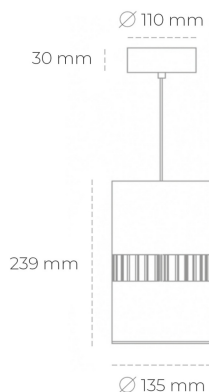

DOWNLIGHT BARREL 825 21W 36° GREY BREAD ON/OFF

LED	COB
Light colour	2500 [K] BREAD
CRI	80
Led chip flux	2574 [lm]
Luminous flux	2059 [lm]
System power	21 [W]
Luminaire Efficiency	98 [lm/W]
Beam angle	36°
Controller	ON/OFF
MacAdam	3 SDCM

Downlight LED

Suspended LED downlight . Aluminium housing. Available in white and black. Any RAL palette colour available on enquiry. Glass cover included. Reflector beam available: 36°. Maximum power is 37W.

LUMINAIRE

Weight	2 [kg]
Protection rating IP , IK , class	IP 20, IK 3,
Luminaire colour	GREY
Cover	Glass
Operating voltage	220-240V 50-60Hz

Note: All data are typical values. Tolerance of measurements +/-10% System features may change with product improvements due to technical advances.

OPTIONS

RAL colours on inquiry, honeycomb louver on inquiry , Casambi on inquiry, DALI on inquiry, Phase-cut dimming on inquiry.

Generated: 16.07.2024

+48 32 388 80 00

www.cora.pl
cora@cora.pl

Street: Ignatza Hakuby 18
41-914 Bytom, Polska