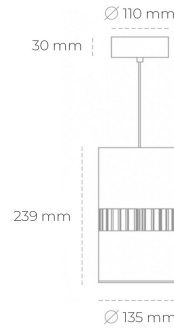

DOWNLIGHT BARREL 825 19W 36° GREY BREAD ON/OFF

Article number: N218-K0001-VF825-H8-###-ZA01_500-##-###

LED	COB
Light colour	2500 [K] BREAD
CRI	80
Led chip flux	2340 [lm]
Luminous flux	1872 [lm]
System power	19 [W]
Luminaire Efficiency	99 [lm/W]
Beam angle	36°
Controller	ON/OFF
MacAdam	3 SDCM

Downlight LED

Suspended LED downlight . Aluminium housing. Available in white and black. Any RAL palette colour available on enquiry. Glass cover included. Reflector beam available: 36°. Maximum power is 37W.

LUMINAIRE

Weight	2 [kg]
Protection rating IP , IK , class	IP 20, IK 3,
Luminaire colour	GREY
Cover	Glass
Operating voltage	220-240V 50-60Hz

Note: All data are typical values. Tolerance of measurements +/-10%
System features may change with product improvements due to technical advances.