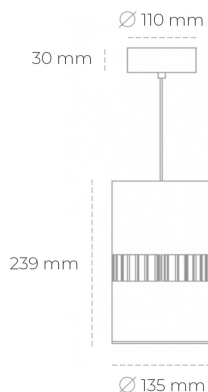

DOWNLIGHT BARREL 940 10W 36° GREY | ON/OFF

LED	COB
Light colour	4000 [K] |
CRI	90
Led chip flux	1208 [lm]
Luminous flux	966 [lm]
System power	10 [W]
Luminaire Efficiency	97 [lm/W]
Beam angle	36°
Controller	ON/OFF
MacAdam	3 SDCM

Downlight LED

Suspended LED downlight . Aluminium housing. Available in white and black. Any RAL palette colour available on enquiry. Glass cover included. Reflector beam available: 36°. Maximum power is 37W.

LUMINAIRE

Weight	2 [kg]
Protection rating IP , IK , class	IP 20, IK 3,
Luminaire colour	GREY
Cover	Glass
Operating voltage	220-240V 50-60Hz

Note: All data are typical values. Tolerance of measurements +/-10% System features may change with product improvements due to technical advances.

OPTIONS

RAL colours on inquiry, honeycomb louver on inquiry , Casambi on inquiry, DALI on inquiry, Phase-cut dimming on inquiry.

Generated: 16.07.2024

+48 32 388 80 00

www.cora.pl
cora@cora.pl

Street: Ignatza Hakuby 18
41-914 Bytom, Polska