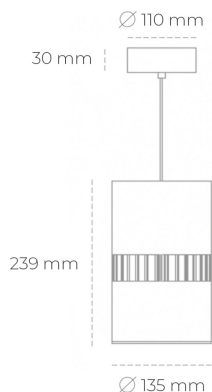

DOWNLIGHT BARREL 930 23W 36° GREY | ON/OFF

LED	COB
Light colour	3000 [K] |
CRI	90
Led chip flux	2767 [lm]
Luminous flux	2213 [lm]
System power	23 [W]
Luminaire Efficiency	96 [lm/W]
Beam angle	36°
Controller	ON/OFF
MacAdam	3 SDCM

Downlight LED

Suspended LED downlight . Aluminium housing. Available in white and black. Any RAL palette colour available on enquiry. Glass cover included. Reflector beam available: 36°. Maximum power is 37W.

LUMINAIRE

Weight	2 [kg]
Protection rating IP , IK , class	IP 20, IK 3,
Luminaire colour	GREY
Cover	Glass
Operating voltage	220-240V 50-60Hz

Note: All data are typical values. Tolerance of measurements +/-10% System features may change with product improvements due to technical advances.

OPTIONS

RAL colours on inquiry, honeycomb louver on inquiry , Casambi on inquiry, DALI on inquiry, Phase-cut dimming on inquiry.

Generated: 16.07.2024

+48 32 388 80 00

www.cora.pl
cora@cora.pl

Street: Ignatza Hakuby 18
41-914 Bytom, Polska