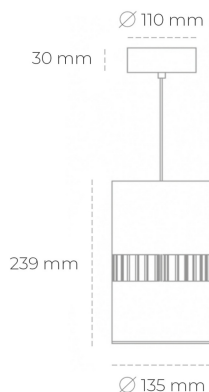

DOWNLIGHT BARREL 930 10W 36° GREY | ON/OFF

LED	COB
Light colour	3000 [K] |
CRI	90
Led chip flux	1152 [lm]
Luminous flux	921 [lm]
System power	10 [W]
Luminaire Efficiency	92 [lm/W]
Beam angle	36°
Controller	ON/OFF
MacAdam	3 SDCM

Downlight LED

Suspended LED downlight . Aluminium housing. Available in white and black. Any RAL palette colour available on enquiry. Glass cover included. Reflector beam available: 36°. Maximum power is 37W.

LUMINAIRE

Weight	2 [kg]
Protection rating IP , IK , class	IP 20, IK 3,
Luminaire colour	GREY
Cover	Glass
Operating voltage	220-240V 50-60Hz

Note: All data are typical values. Tolerance of measurements +/-10% System features may change with product improvements due to technical advances.

OPTIONS

RAL colours on inquiry, honeycomb louver on inquiry , Casambi on inquiry, DALI on inquiry, Phase-cut dimming on inquiry.

Generated: 29.06.2024

+48 32 388 80 00

www.cora.pl
cora@cora.pl

Street: Ignatza Hakuby 18
41-914 Bytom, Polska