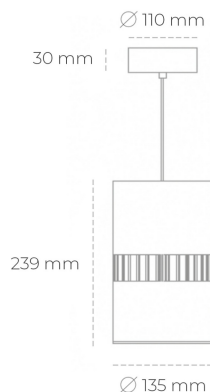

DOWNLIGHT BARREL 927 37W 36° GREY | ON/OFF

LED	COB
Light colour	2700 [K] |
CRI	80
Led chip flux	4222 [lm]
Luminous flux	3377 [lm]
System power	37 [W]
Luminaire Efficiency	91 [lm/W]
Beam angle	36°
Controller	ON/OFF
MacAdam	3 SDCM

Downlight LED

Suspended LED downlight . Aluminium housing. Available in white and black. Any RAL palette colour available on enquiry. Glass cover included. Reflector beam available: 36°. Maximum power is 37W.

LUMINAIRE

Weight	2 [kg]
Protection rating IP , IK , class	IP 20, IK 3,
Luminaire colour	GREY
Cover	Glass
Operating voltage	220-240V 50-60Hz

Note: All data are typical values. Tolerance of measurements +/-10% System features may change with product improvements due to technical advances.

OPTIONS

RAL colours on inquiry, honeycomb louver on inquiry , Casambi on inquiry, DALI on inquiry, Phase-cut dimming on inquiry.

Generated: 29.06.2024

+48 32 388 80 00

www.cora.pl
cora@cora.pl

Street: Ignatza Hakuby 18
41-914 Bytom, Polska