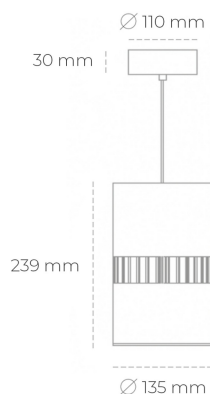

DOWNLIGHT BARREL 927 25W 36° GREY | ON/OFF

Article number: N218-K0001-RF927-H8-###-ZA02_650-##-###

LED	COB
Light colour	2700 [K]
CRI	80
Led chip flux	2888 [lm]
Luminous flux	2310 [lm]
System power	25 [W]
Luminaire Efficiency	92 [lm/W]
Beam angle	36°
Controller	ON/OFF
MacAdam	3 SDCM

Downlight LED

Suspended LED downlight . Aluminium housing. Available in white and black. Any RAL palette colour available on enquiry. Glass cover included. Reflector beam available: 36°. Maximum power is 37W.

LUMINAIRE

Weight	2 [kg]
Protection rating IP , IK , class	IP 20, IK 3,
Luminaire colour	GREY
Cover	Glass
Operating voltage	220-240V 50-60Hz

Note: All data are typical values. Tolerance of measurements +/-10% System features may change with product improvements due to technical advances.