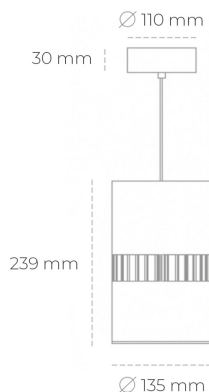

DOWNLIGHT BARREL 927 23W 36° GREY | ON/OFF

LED	COB
Light colour	2700 [K] |
CRI	80
Led chip flux	2667 [lm]
Luminous flux	2133 [lm]
System power	23 [W]
Luminaire Efficiency	93 [lm/W]
Beam angle	36°
Controller	ON/OFF
MacAdam	3 SDCM

Downlight LED

Suspended LED downlight . Aluminium housing. Available in white and black. Any RAL palette colour available on enquiry. Glass cover included. Reflector beam available: 36°. Maximum power is 37W.

LUMINAIRE

Weight	2 [kg]
Protection rating IP , IK , class	IP 20, IK 3,
Luminaire colour	GREY
Cover	Glass
Operating voltage	220-240V 50-60Hz

Note: All data are typical values. Tolerance of measurements +/-10% System features may change with product improvements due to technical advances.

OPTIONS

RAL colours on inquiry, honeycomb louver on inquiry , Casambi on inquiry, DALI on inquiry, Phase-cut dimming on inquiry.

Generated: 16.07.2024

+48 32 388 80 00

www.cora.pl
cora@cora.pl

Street: Ignatza Hakuby 18
41-914 Bytom, Polska