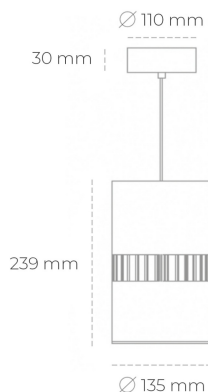

DOWNLIGHT BARREL 927 10W 36° GREY | ON/OFF

LED	COB
Light colour	2700 [K] |
CRI	80
Led chip flux	1111 [lm]
Luminous flux	888 [lm]
System power	10 [W]
Luminaire Efficiency	89 [lm/W]
Beam angle	ON/OFF
Controller	3 SDCM
MacAdam	

Downlight LED

Suspended LED downlight . Aluminium housing. Available in white and black. Any RAL palette colour available on enquiry. Glass cover included. Reflector beam available: 36°. Maximum power is 37W.

LUMINAIRE

Weight	2 [kg]
Protection rating IP , IK , class	IP 20, IK 3,
Luminaire colour	BLACK
Cover	Glass
Operating voltage	220-240V 50-60Hz

Note: All data are typical values. Tolerance of measurements +/-10% System features may change with product improvements due to technical advances.

OPTIONS

RAL colours on inquiry, honeycomb louver on inquiry , Casambi on inquiry, DALI on inquiry, Phase-cut dimming on inquiry.

Generated: 17.09.2024

+48 32 388 80 00

www.cora.pl
cora@cora.pl

Street: Ignatza Hakuby 18
41-914 Bytom, Polska