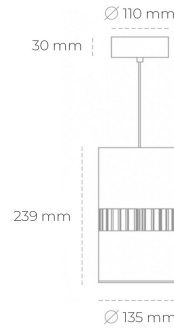

# DOWNLIGHT BARREL 850 31W 36° GREY | ON/OFF

Article number: N218-K0001-RF850-H8-###-ZA03\_800-##-###

LED	COB
Light colour	5000 [K]
CRI	80
Led chip flux	4633 [lm]
Luminous flux	3706 [lm]
System power	31 [W]
Luminaire Efficiency	120 [lm/W]
Beam angle	36°
Controller	ON/OFF
MacAdam	3 SDCM

## Downlight LED

Suspended LED downlight . Aluminium housing. Available in white and black. Any RAL palette colour available on enquiry. Glass cover included. Reflector beam available: 36°. Maximum power is 37W.

## LUMINAIRE

Weight	2 [kg]
Protection rating IP , IK , class	IP 20, IK 3,
Luminaire colour	GREY
Cover	Glass
Operating voltage	220-240V 50-60Hz

Note: All data are typical values. Tolerance of measurements +/-10%  
System features may change with product improvements due to technical advances.