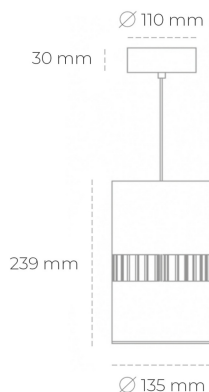

DOWNLIGHT BARREL 850 21W 36° GREY | ON/OFF

LED	COB
Light colour	5000 [K] |
CRI	80
Led chip flux	3185 [lm]
Luminous flux	2548 [lm]
System power	21 [W]
Luminaire Efficiency	121 [lm/W]
Beam angle	36°
Controller	ON/OFF
MacAdam	3 SDCM

Downlight LED

Suspended LED downlight . Aluminium housing. Available in white and black. Any RAL palette colour available on enquiry. Glass cover included. Reflector beam available: 36°. Maximum power is 37W.

LUMINAIRE

Weight	2 [kg]
Protection rating IP , IK , class	IP 20, IK 3,
Luminaire colour	GREY
Cover	Glass
Operating voltage	220-240V 50-60Hz

Note: All data are typical values. Tolerance of measurements +/-10% System features may change with product improvements due to technical advances.

OPTIONS

RAL colours on inquiry, honeycomb louver on inquiry , Casambi on inquiry, DALI on inquiry, Phase-cut dimming on inquiry.

Generated: 29.06.2024

+48 32 388 80 00

www.cora.pl
cora@cora.pl

Street: Ignatza Hakuby 18
41-914 Bytom, Polska