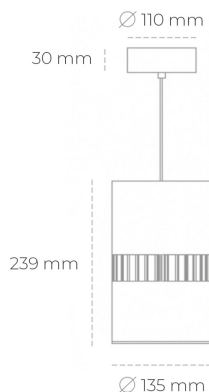

DOWNLIGHT BARREL 840 27W 36° GREY | ON/OFF

LED	COB
Light colour	4000 [K] |
CRI	80
Led chip flux	3974 [lm]
Luminous flux	3179 [lm]
System power	27 [W]
Luminaire Efficiency	118 [lm/W]
Beam angle	36°
Controller	ON/OFF
MacAdam	3 SDCM

Downlight LED

Suspended LED downlight . Aluminium housing. Available in white and black. Any RAL palette colour available on enquiry. Glass cover included. Reflector beam available: 36°. Maximum power is 37W.

LUMINAIRE

Weight	2 [kg]
Protection rating IP , IK , class	IP 20, IK 3,
Luminaire colour	GREY
Cover	Glass
Operating voltage	220-240V 50-60Hz

Note: All data are typical values. Tolerance of measurements +/-10% System features may change with product improvements due to technical advances.

OPTIONS

RAL colours on inquiry, honeycomb louver on inquiry , Casambi on inquiry, DALI on inquiry, Phase-cut dimming on inquiry.

Generated: 16.07.2024

+48 32 388 80 00

www.cora.pl
cora@cora.pl

Street: Ignatza Hakuby 18
41-914 Bytom, Polska