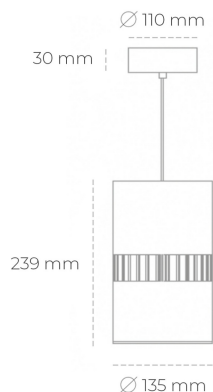

DOWNLIGHT BARREL 840 21W 36° GREY | ON/OFF

LED	COB
Light colour	4000 [K] |
CRI	80
Led chip flux	3122 [lm]
Luminous flux	2497 [lm]
System power	21 [W]
Luminaire Efficiency	119 [lm/W]
Beam angle	36°
Controller	ON/OFF
MacAdam	3 SDCM

Downlight LED

Suspended LED downlight . Aluminium housing. Available in white and black. Any RAL palette colour available on enquiry. Glass cover included. Reflector beam available: 36°. Maximum power is 37W.

LUMINAIRE

Weight	2 [kg]
Protection rating IP , IK , class	IP 20, IK 3,
Luminaire colour	GREY
Cover	Glass
Operating voltage	220-240V 50-60Hz

Note: All data are typical values. Tolerance of measurements +/-10% System features may change with product improvements due to technical advances.

OPTIONS

RAL colours on inquiry, honeycomb louver on inquiry , Casambi on inquiry, DALI on inquiry, Phase-cut dimming on inquiry.

Generated: 16.07.2024

+48 32 388 80 00

www.cora.pl
cora@cora.pl

Street: Ignatza Hakuby 18
41-914 Bytom, Polska