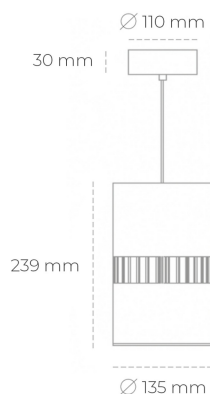

DOWNLIGHT BARREL 835 27W 36° GREY | ON/OFF

Article number: N218-K0001-RF835-H8-##-ZA02_700-##-###

LED	COB
Light colour	3500 [K]
CRI	80
Led chip flux	3896 [lm]
Luminous flux	3116 [lm]
System power	27 [W]
Luminaire Efficiency	115 [lm/W]
Beam angle	36°
Controller	ON/OFF
MacAdam	3 SDCM

Downlight LED

Suspended LED downlight . Aluminium housing. Available in white and black. Any RAL palette colour available on enquiry. Glass cover included. Reflector beam available: 36°. Maximum power is 37W.

LUMINAIRE

Weight	2 [kg]
Protection rating IP , IK , class	IP 20, IK 3,
Luminaire colour	GREY
Cover	Glass
Operating voltage	220-240V 50-60Hz

Note: All data are typical values. Tolerance of measurements +/-10% System features may change with product improvements due to technical advances.