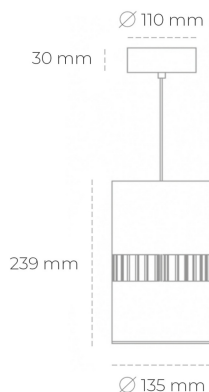

DOWNLIGHT BARREL 830 35W 36° GREY | ON/OFF

LED	COB
Light colour	3000 [K] |
CRI	80
Led chip flux	4900 [lm]
Luminous flux	3920 [lm]
System power	35 [W]
Luminaire Efficiency	112 [lm/W]
Beam angle	36°
Controller	ON/OFF
MacAdam	3 SDCM

Downlight LED

Suspended LED downlight . Aluminium housing. Available in white and black. Any RAL palette colour available on enquiry. Glass cover included. Reflector beam available: 36°. Maximum power is 37W.

LUMINAIRE

Weight	2 [kg]
Protection rating IP , IK , class	IP 20, IK 3,
Luminaire colour	GREY
Cover	Glass
Operating voltage	220-240V 50-60Hz

Note: All data are typical values. Tolerance of measurements +/-10% System features may change with product improvements due to technical advances.

OPTIONS

RAL colours on inquiry, honeycomb louver on inquiry , Casambi on inquiry, DALI on inquiry, Phase-cut dimming on inquiry.

Generated: 16.07.2024

+48 32 388 80 00

www.cora.pl
cora@cora.pl

Street: Ignatza Hakuby 18
41-914 Bytom, Polska