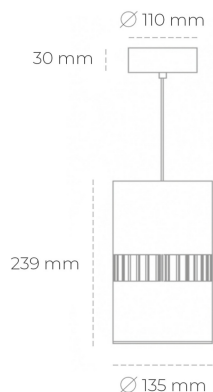

DOWNLIGHT BARREL 830 19W 36° GREY | ON/OFF

LED	COB
Light colour	3000 [K] |
CRI	80
Led chip flux	2722 [lm]
Luminous flux	2177 [lm]
System power	19 [W]
Luminaire Efficiency	115 [lm/W]
Beam angle	36°
Controller	ON/OFF
MacAdam	3 SDCM

Downlight LED

Suspended LED downlight . Aluminium housing. Available in white and black. Any RAL palette colour available on enquiry. Glass cover included. Reflector beam available: 36°. Maximum power is 37W.

LUMINAIRE

Weight	2 [kg]
Protection rating IP , IK , class	IP 20, IK 3,
Luminaire colour	GREY
Cover	Glass
Operating voltage	220-240V 50-60Hz

Note: All data are typical values. Tolerance of measurements +/-10% System features may change with product improvements due to technical advances.

OPTIONS

RAL colours on inquiry, honeycomb louver on inquiry , Casambi on inquiry, DALI on inquiry, Phase-cut dimming on inquiry.

Generated: 29.06.2024

+48 32 388 80 00

www.cora.pl
cora@cora.pl

Street: Ignatza Hakuby 18
41-914 Bytom, Polska