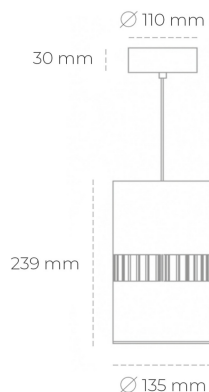

DOWNLIGHT BARREL 827 31W 36° GREY | ON/OFF

LED	COB
Light colour	2700 [K] |
CRI	80
Led chip flux	4311 [lm]
Luminous flux	3448 [lm]
System power	31 [W]
Luminaire Efficiency	111 [lm/W]
Beam angle	36°
Controller	ON/OFF
MacAdam	3 SDCM

Downlight LED

Suspended LED downlight . Aluminium housing. Available in white and black. Any RAL palette colour available on enquiry. Glass cover included. Reflector beam available: 36°. Maximum power is 37W.

LUMINAIRE

Weight	2 [kg]
Protection rating IP , IK , class	IP 20, IK 3,
Luminaire colour	GREY
Cover	Glass
Operating voltage	220-240V 50-60Hz

Note: All data are typical values. Tolerance of measurements +/-10% System features may change with product improvements due to technical advances.

OPTIONS

RAL colours on inquiry, honeycomb louver on inquiry , Casambi on inquiry, DALI on inquiry, Phase-cut dimming on inquiry.

Generated: 16.07.2024

+48 32 388 80 00

www.cora.pl
cora@cora.pl

Street: Ignatza Hakuby 18
41-914 Bytom, Polska