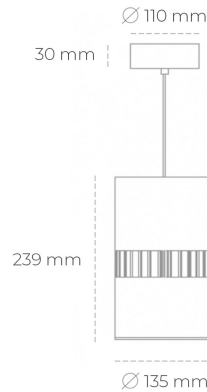

DOWNLIGHT BARREL 940 23W 36° GREY PREMIUM WHITE ON/OFF

LED	COB
Light colour	4000 [K] PREMIUM WHITE
CRI	90
Led chip flux	3157 [lm]
Luminous flux	2525 [lm]
System power	23 [W]
Luminaire Efficiency	110 [lm/W]
Beam angle	36°
Controller	ON/OFF
MacAdam	3 SDCM

Downlight LED

Suspended LED downlight . Aluminium housing. Available in white and black. Any RAL palette colour available on enquiry. Glass cover included. Reflector beam available: 36°. Maximum power is 37W.

LUMINAIRE

Weight	2 [kg]
Protection rating IP , IK , class	IP 20, IK 3,
Luminaire colour	GREY
Cover	Glass
Operating voltage	220-240V 50-60Hz

Note: All data are typical values. Tolerance of measurements +/-10% System features may change with product improvements due to technical advances.

OPTIONS

RAL colours on inquiry, honeycomb louver on inquiry , Casambi on inquiry, DALI on inquiry, Phase-cut dimming on inquiry.

Generated: 26.06.2024

+48 32 388 80 00

www.cora.pl
cora@cora.pl

Street: Ignatza Hakuby 18
41-914 Bytom, Polska