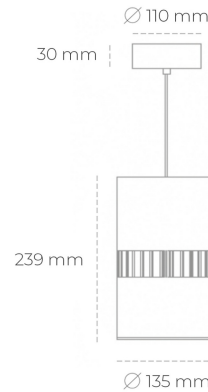

DOWNLIGHT BARREL 940 20W 36° GREY PREMIUM WHITE ON/OFF

LED	COB
Light colour	4000 [K] PREMIUM WHITE
CRI	90
Led chip flux	2663 [lm]
Luminous flux	2130 [lm]
System power	20 [W]
Luminaire Efficiency	107 [lm/W]
Beam angle	ON/OFF
Controller	3 SDCM
MacAdam	

Downlight LED

Suspended LED downlight . Aluminium housing. Available in white and black. Any RAL palette colour available on enquiry. Glass cover included. Reflector beam available: 36°. Maximum power is 37W.

LUMINAIRE

Weight	2 [kg]
Protection rating IP , IK , class	IP 20, IK 3,
Luminaire colour	BLACK
Cover	Glass
Operating voltage	220-240V 50-60Hz

Note: All data are typical values. Tolerance of measurements +/-10% System features may change with product improvements due to technical advances.

OPTIONS

RAL colours on inquiry, honeycomb louver on inquiry , Casambi on inquiry, DALI on inquiry, Phase-cut dimming on inquiry.

Generated: 17.09.2024

+48 32 388 80 00

www.cora.pl
cora@cora.pl

Street: Ignatza Hakuby 18
41-914 Bytom, Polska