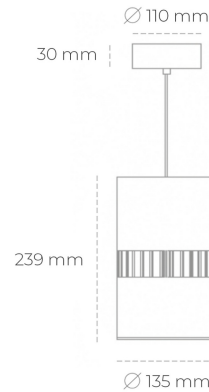

## DOWNLIGHT BARREL 940 11W 36° GREY PREMIUM WHITE ON/OFF

Article number: N218-K0001-PW940-HA-###-ZA01\_250-##-###

LED	COB
Light colour	4000 [K] PREMIUM WHITE
CRI	90
Led chip flux	1343 [lm]
Luminous flux	1074 [lm]
System power	11 [W]
Luminaire Efficiency	98 [lm/W]
Beam angle	36°
Controller	ON/OFF
MacAdam	3 SDCM

### Downlight LED

Suspended LED downlight . Aluminium housing. Available in white and black. Any RAL palette colour available on enquiry. Glass cover included. Reflector beam available: 36°. Maximum power is 37W.

### LUMINAIRE

Weight	2 [kg]
Protection rating IP , IK , class	IP 20, IK 3,
Luminaire colour	GREY
Cover	Glass
Operating voltage	220-240V 50-60Hz

Note: All data are typical values. Tolerance of measurements +/-10% System features may change with product improvements due to technical advances.