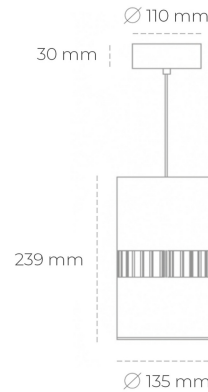

DOWNLIGHT BARREL 930 25W 36° GREY PREMIUM COLOR ON/OFF

Article number: N218-K0001-PC930-HA-###-ZA02_650-##-###

LED	COB
Light colour	3000 [K] PREMIUM COLOR
CRI	90
Led chip flux	2776 [lm]
Luminous flux	2220 [lm]
System power	25 [W]
Luminaire Efficiency	89 [lm/W]
Beam angle	ON/OFF
Controller	3 SDCM
MacAdam	

Downlight LED

Suspended LED downlight . Aluminium housing. Available in white and black. Any RAL palette colour available on enquiry. Glass cover included. Reflector beam available: 36°. Maximum power is 37W.

LUMINAIRE

Weight	2 [kg]
Protection rating IP , IK , class	IP 20, IK 3,
Luminaire colour	BLACK
Cover	Glass
Operating voltage	220-240V 50-60Hz

Note: All data are typical values. Tolerance of measurements +/-10% System features may change with product improvements due to technical advances.