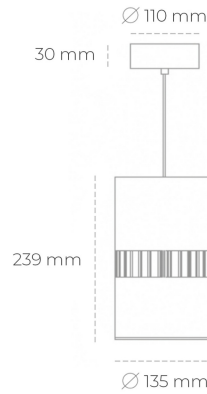

DOWNLIGHT BARREL 930 23W 36° GREY CRI97 ON/OFF

LED	COB
Light colour	3000 [K] CRI97
CRI	90
Led chip flux	2601 [lm]
Luminous flux	2080 [lm]
System power	23 [W]
Luminaire Efficiency	90 [lm/W]
Beam angle	36°
Controller	ON/OFF
MacAdam	3 SDCM

Downlight LED

Suspended LED downlight . Aluminium housing. Available in white and black. Any RAL palette colour available on enquiry. Glass cover included. Reflector beam available: 36°. Maximum power is 37W.

LUMINAIRE

Weight	2 [kg]
Protection rating IP , IK , class	IP 20, IK 3,
Luminaire colour	GREY
Cover	Glass
Operating voltage	220-240V 50-60Hz

Note: All data are typical values. Tolerance of measurements +/-10% System features may change with product improvements due to technical advances.

OPTIONS

RAL colours on inquiry, honeycomb louver on inquiry , Casambi on inquiry, DALI on inquiry, Phase-cut dimming on inquiry.

Generated: 16.07.2024

+48 32 388 80 00

www.cora.pl
cora@cora.pl

Street: Ignatza Hakuby 18
41-914 Bytom, Polska