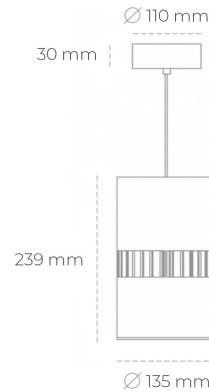

DOWNLIGHT BARREL 935 35W 36° GREY PREMIUM WHITE ON/OFF

LED	COB
Light colour	3500 [K] PREMIUM WHITE
CRI	90
Led chip flux	4038 [lm]
Luminous flux	3230 [lm]
System power	35 [W]
Luminaire Efficiency	92 [lm/W]
Beam angle	36°
Controller	ON/OFF
MacAdam	3 SDCM

Downlight LED

Suspended LED downlight . Aluminium housing. Available in white and black. Any RAL palette colour available on enquiry. Glass cover included. Reflector beam available: 36°. Maximum power is 37W.

LUMINAIRE

Weight	2 [kg]
Protection rating IP , IK , class	IP 20, IK 3,
Luminaire colour	GREY
Cover	Glass
Operating voltage	220-240V 50-60Hz

Note: All data are typical values. Tolerance of measurements +/-10% System features may change with product improvements due to technical advances.

OPTIONS

RAL colours on inquiry, honeycomb louver on inquiry , Casambi on inquiry, DALI on inquiry, Phase-cut dimming on inquiry.

Generated: 16.07.2024

+48 32 388 80 00

www.cora.pl
cora@cora.pl

Street: Ignatza Hakuby 18
41-914 Bytom, Polska