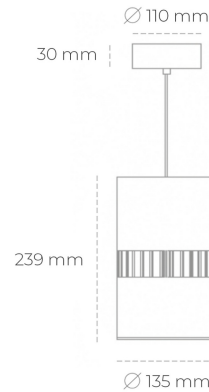

DOWNLIGHT BARREL 935 11W 36° GREY PREMIUM WHITE ON/OFF

Article number: N218-K0001-HE935-HA-###-ZA01_250-##-###

LED	COB
Light colour	3500 [K] PREMIUM WHITE
CRI	90
Led chip flux	1545 [lm]
Luminous flux	1236 [lm]
System power	11 [W]
Luminaire Efficiency	112 [lm/W]
Beam angle	36°
Controller	ON/OFF
MacAdam	3 SDCM

Downlight LED

Suspended LED downlight . Aluminium housing. Available in white and black. Any RAL palette colour available on enquiry. Glass cover included. Reflector beam available: 36°. Maximum power is 37W.

LUMINAIRE

Weight	2 [kg]
Protection rating IP , IK , class	IP 20, IK 3,
Luminaire colour	GREY
Cover	Glass
Operating voltage	220-240V 50-60Hz

Note: All data are typical values. Tolerance of measurements +/-10% System features may change with product improvements due to technical advances.