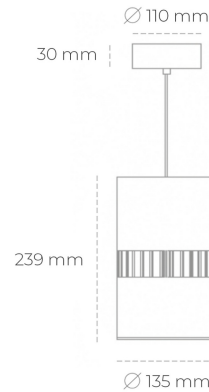

## DOWNLIGHT BARREL 930 11W 36° GREY PREMIUM WHITE ON/OFF

Article number: N218-K0001-HE930-HA-###-ZA01\_250-##-###

LED	COB
Light colour	3000 [K] PREMIUM WHITE
CRI	90
Led chip flux	1497 [lm]
Luminous flux	1197 [lm]
System power	11 [W]
Luminaire Efficiency	109 [lm/W]
Beam angle	36°
Controller	ON/OFF
MacAdam	3 SDCM

### Downlight LED

Suspended LED downlight . Aluminium housing. Available in white and black. Any RAL palette colour available on enquiry. Glass cover included. Reflector beam available: 36°. Maximum power is 37W.

### LUMINAIRE

Weight	2 [kg]
Protection rating IP , IK , class	IP 20, IK 3,
Luminaire colour	GREY
Cover	Glass
Operating voltage	220-240V 50-60Hz

Note: All data are typical values. Tolerance of measurements +/-10% System features may change with product improvements due to technical advances.