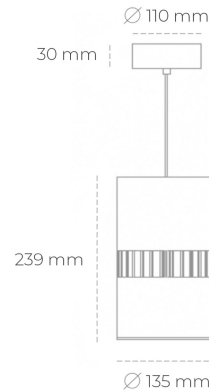

DOWNLIGHT BARREL 957 35W 36° GREY SPECIAL ON/OFF

LED	COB
Light colour	5700 [K] SPECIAL
CRI	90
Led chip flux	4374 [lm]
Luminous flux	3499 [lm]
System power	35 [W]
Luminaire Efficiency	100 [lm/W]
Beam angle	36°
Controller	ON/OFF
MacAdam	3 SDCM

Downlight LED

Suspended LED downlight . Aluminium housing. Available in white and black. Any RAL palette colour available on enquiry. Glass cover included. Reflector beam available: 36°. Maximum power is 37W.

LUMINAIRE

Weight	2 [kg]
Protection rating IP , IK , class	IP 20, IK 3,
Luminaire colour	GREY
Cover	Glass
Operating voltage	220-240V 50-60Hz

Note: All data are typical values. Tolerance of measurements +/-10% System features may change with product improvements due to technical advances.

OPTIONS

RAL colours on inquiry, honeycomb louver on inquiry , Casambi on inquiry, DALI on inquiry, Phase-cut dimming on inquiry.

Generated: 16.07.2024

+48 32 388 80 00

www.cora.pl
cora@cora.pl

Street: Ignatza Hakuby 18
41-914 Bytom, Polska