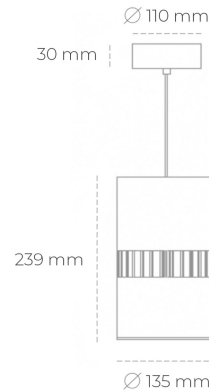

## DOWNLIGHT BARREL 957 10W 36° GREY SPECIAL ON/OFF

Article number: N218-K0001-CC957-H8-###-ZA01\_250-##-###

LED	COB
Light colour	5700 [K] SPECIAL
CRI	90
Led chip flux	1318 [lm]
Luminous flux	1054 [lm]
System power	10 [W]
Luminaire Efficiency	105 [lm/W]
Beam angle	36°
Controller	ON/OFF
MacAdam	3 SDCM

### Downlight LED

Suspended LED downlight . Aluminium housing. Available in white and black. Any RAL palette colour available on enquiry. Glass cover included. Reflector beam available: 36°. Maximum power is 37W.

### LUMINAIRE

Weight	2 [kg]
Protection rating IP , IK , class	IP 20, IK 3,
Luminaire colour	GREY
Cover	Glass
Operating voltage	220-240V 50-60Hz

Note: All data are typical values. Tolerance of measurements +/-10% System features may change with product improvements due to technical advances.