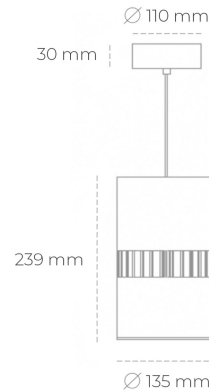

## DOWNLIGHT BARREL 935 25W 36° GREY HI EFFICIENT ON/OFF

Article number: N218-K0001-BB935-H8-###-ZA02\_650-##-###

LED	COB
Light colour	3500 [K] HI EFFICIENT
CRI	90
Led chip flux	3904 [lm]
Luminous flux	3123 [lm]
System power	25 [W]
Luminaire Efficiency	125 [lm/W]
Beam angle	36°
Controller	ON/OFF
MacAdam	3 SDCM

### Downlight LED

Suspended LED downlight . Aluminium housing. Available in white and black. Any RAL palette colour available on enquiry. Glass cover included. Reflector beam available: 36°. Maximum power is 37W.

### LUMINAIRE

Weight	2 [kg]
Protection rating IP , IK , class	IP 20, IK 3,
Luminaire colour	GREY
Cover	Glass
Operating voltage	220-240V 50-60Hz

Note: All data are typical values. Tolerance of measurements +/-10% System features may change with product improvements due to technical advances.