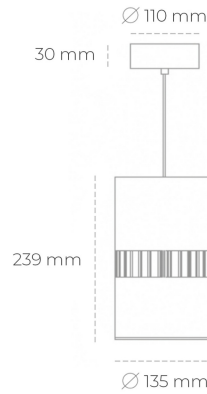

DOWNLIGHT BARREL 935 23W 36° GREY HI EFFICIENT ON/OFF

LED	COB
Light colour	3500 [K] HI EFFICIENT
CRI	90
Led chip flux	3624 [lm]
Luminous flux	2899 [lm]
System power	23 [W]
Luminaire Efficiency	126 [lm/W]
Beam angle	36°
Controller	ON/OFF
MacAdam	3 SDCM

Downlight LED

Suspended LED downlight . Aluminium housing. Available in white and black. Any RAL palette colour available on enquiry. Glass cover included. Reflector beam available: 36°. Maximum power is 37W.

LUMINAIRE

Weight	2 [kg]
Protection rating IP , IK , class	IP 20, IK 3,
Luminaire colour	GREY
Cover	Glass
Operating voltage	220-240V 50-60Hz

Note: All data are typical values. Tolerance of measurements +/-10% System features may change with product improvements due to technical advances.

OPTIONS

RAL colours on inquiry, honeycomb louver on inquiry , Casambi on inquiry, DALI on inquiry, Phase-cut dimming on inquiry.

Generated: 29.06.2024

+48 32 388 80 00

www.cora.pl
cora@cora.pl

Street: Ignatza Hakuby 18
41-914 Bytom, Polska