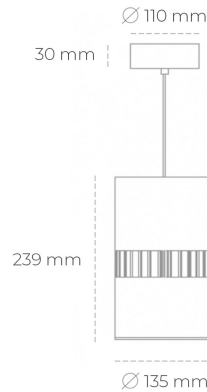

DOWNLIGHT BARREL 930 23W 36° GREY HI EFFICIENT ON/OFF

Article number: N218-K0001-BB930-H8-###-ZA02_600-##-###

LED	COB
Light colour	3000 [K] HI EFFICIENT
CRI	90
Led chip flux	3787 [lm]
Luminous flux	3029 [lm]
System power	23 [W]
Luminaire Efficiency	132 [lm/W]
Beam angle	36°
Controller	ON/OFF
MacAdam	3 SDCM

Downlight LED

Suspended LED downlight . Aluminium housing. Available in white and black. Any RAL palette colour available on enquiry. Glass cover included. Reflector beam available: 36°. Maximum power is 37W.

LUMINAIRE

Weight	2 [kg]
Protection rating IP , IK , class	IP 20, IK 3,
Luminaire colour	GREY
Cover	Glass
Operating voltage	220-240V 50-60Hz

Note: All data are typical values. Tolerance of measurements +/-10% System features may change with product improvements due to technical advances.