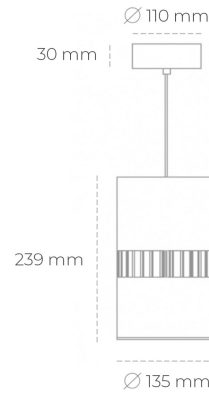

DOWNLIGHT BARREL 930 14W 36° GREY HI EFFICIENT ON/OFF

LED	COB
Light colour	3000 [K] HI EFFICIENT
CRI	90
Led chip flux	2256 [lm]
Luminous flux	1804 [lm]
System power	14 [W]
Luminaire Efficiency	129 [lm/W]
Beam angle	36°
Controller	ON/OFF
MacAdam	3 SDCM

Downlight LED

Suspended LED downlight . Aluminium housing. Available in white and black. Any RAL palette colour available on enquiry. Glass cover included. Reflector beam available: 36°. Maximum power is 37W.

LUMINAIRE

Weight	2 [kg]
Protection rating IP , IK , class	IP 20, IK 3,
Luminaire colour	GREY
Cover	Glass
Operating voltage	220-240V 50-60Hz

Note: All data are typical values. Tolerance of measurements +/-10% System features may change with product improvements due to technical advances.

OPTIONS

RAL colours on inquiry, honeycomb louver on inquiry , Casambi on inquiry, DALI on inquiry, Phase-cut dimming on inquiry.

Generated: 16.07.2024

+48 32 388 80 00

www.corra.pl
cora@cora.pl

Street: Ignatza Hakuby 18
41-914 Bytom, Polska