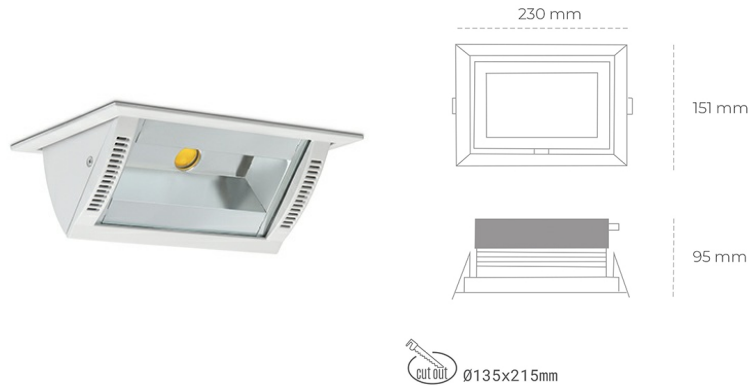

DOWNLIGHT MONTANA 2 825 37W 90°x50° WHITE BREAD ON/OFF

Article number: N217-K0003-VF825-H8-###-ZC03_950-##-###

| | |
|----------------------|----------------|
| LED | COB |
| Light colour | 2500 [K] BREAD |
| CRI | 80 |
| Led chip flux | 4299 [lm] |
| Luminous flux | 3439 [lm] |
| System power | 37 [W] |
| Luminaire Efficiency | 93 [lm/W] |
| Beam angle | 36° |
| Controller | ON/OFF |
| MacAdam | 3 SDCM |

Downlight LED

Wall-washer LED downlight for drop ceiling installation. Aluminium housing. Glass cover included. Available in white, black and grey. Any RAL palette colour available on enquiry. Maximum power is 37W.

LUMINAIRE

| | |
|-----------------------------------|------------------|
| Weight | 1,258 [kg] |
| Protection rating IP , IK , class | IP 20, IK 3, |
| Luminaire colour | WHITE |
| Cover | Glass |
| Operating voltage | 220-240V 50-60Hz |