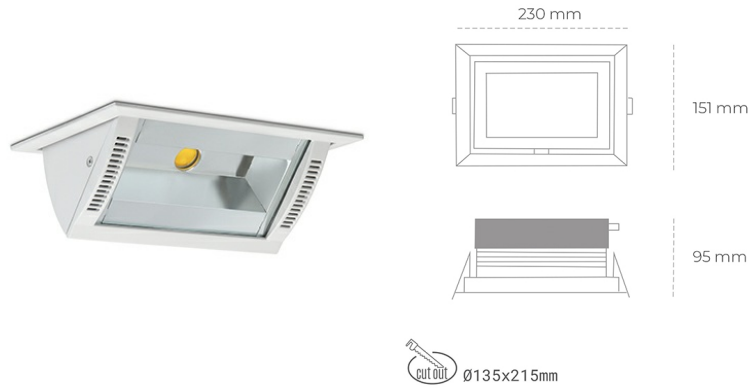

DOWNLIGHT MONTANA 2 825 35W 90°x50° WHITE BREAD ON/OFF

LED	COB
Light colour	2500 [K] BREAD
CRI	80
Led chip flux	4073 [lm]
Luminous flux	3258 [lm]
System power	35 [W]
Luminaire Efficiency	93 [lm/W]
Beam angle	36°
Controller	ON/OFF
MacAdam	3 SDCM

Downlight LED

Wall-washer LED downlight for drop ceiling installation. Aluminium housing. Glass cover included. Available in white, black and grey. Any RAL palette colour available on enquiry. Maximum power is 37W.

LUMINAIRE

Weight	1,258 [kg]
Protection rating IP , IK , class	IP 20, IK 3,
Luminaire colour	WHITE
Cover	Glass
Operating voltage	220-240V 50-60Hz

Note: All data are typical values. Tolerance of measurements +/-10% System features may change with product improvements due to technical advances.

OPTIONS

RAL colours on inquiry, Casambi on inquiry, DALI on inquiry, Phase-cut dimming on inquiry.

Generated: 16.07.2024

+48 32 388 80 00

www.cora.pl
cora@cora.pl

Street: Ignatza Hakuby 18
41-914 Bytom, Polska