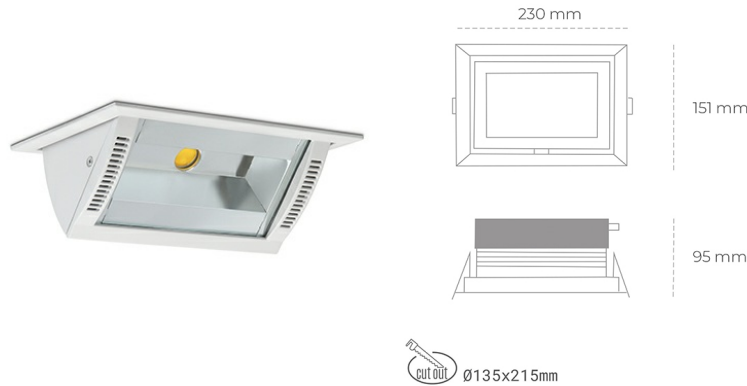

DOWNLIGHT MONTANA 2 825 19W 90°x50° WHITE BREAD ON/OFF

Article number: N217-K0003-VF825-H8-###-ZC01_500-##-###

| | |
|----------------------|----------------|
| LED | COB |
| Light colour | 2500 [K] BREAD |
| CRI | 80 |
| Led chip flux | 2340 [lm] |
| Luminous flux | 1872 [lm] |
| System power | 19 [W] |
| Luminaire Efficiency | 99 [lm/W] |
| Beam angle | 36° |
| Controller | ON/OFF |
| MacAdam | 3 SDCM |

Downlight LED

Wall-washer LED downlight for drop ceiling installation. Aluminium housing. Glass cover included. Available in white, black and grey. Any RAL palette colour available on enquiry. Maximum power is 37W.

LUMINAIRE

| | |
|-----------------------------------|------------------|
| Weight | 1,258 [kg] |
| Protection rating IP , IK , class | IP 20, IK 3, |
| Luminaire colour | WHITE |
| Cover | Glass |
| Operating voltage | 220-240V 50-60Hz |